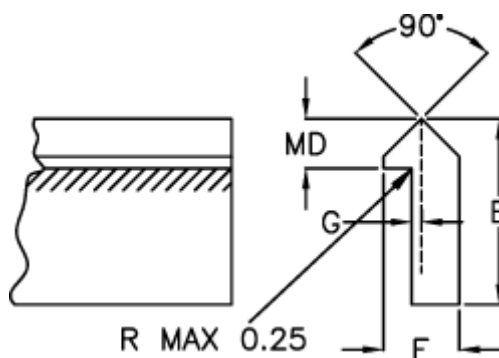

# Data Sheet

Article number: 055645500

Description: Single edge track TS4 5500mm

## Measures

---

E = 26.97

F = 11.09

G = 2.36

Kg/m = 1.630

MD(T) = 7.92